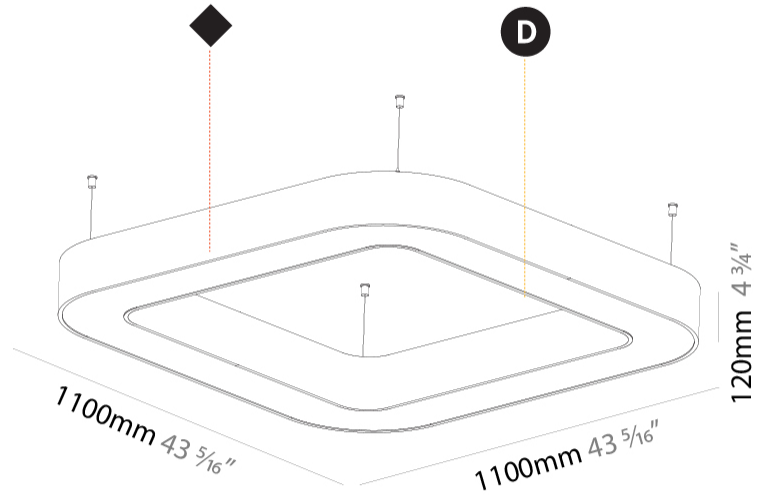

GENERAL

Series: Glorious
Subseries: Glorious Quantum
Brand: Prolicht
Division: Architectural
Mounting Type: Suspension
Mounting Location: Ceiling
Subcategory: Ambient

PHYSICAL

Shape: Square
Length (mm): 1100
Length (in): 43 5/16
Width (mm): 1100
Width (in): 43 5/16
Height (mm): 120
Height (in): 4 3/4
Max. Overall Height (mm): 2120
Max. Overall Height (in): 83 7/16
Light Distribution: Direct
Weight (kg): 13.125
Weight (lbs): 28.88
Diffuser: PMMA - Opal or Micro-Prism
Fixture Finish: SSR / BKV / CWI / CRY / HAB / LAG / UFT / ITA / RUA / RUR / MIC / FTG / MYG / TWT / LOD / PUS / FRO / FUP / KIA / POP / BLS / SPG / MEY / GOH / GUM / CHC / COM / ABZ / JAG / OBR / MOS / ROR
Fixture Material: Aluminum

ELECTRICAL

Lamp Type: LED (Zhaga Standard)
Input Wattage (W): 60
Total Output Wattage (W): 48 / 38.4 (3500K)
Dimming: Non-Dimming / Phase Dimming (120Vac only) / 0-10V Dimming
Driver Included: Yes
Driver Location: Integrated
Driver Type: Constant Current - 120 / 277Vac
Driver Class: Class 2
Input Voltage (V): 120 - 277
Constant Current (MA): 350 / 1200 (3500K)

LED

Color Temperature (°K): 3000 / 3500 / 4000
Max. Delivered Lumen (lm): 5540 / 5733 / 5850
CRI: >80 CRI
Efficiency (%): 65
Lamp Life (hrs): 50000

OPTICAL

RATINGS AND CERTIFICATIONS

Certified By: Certified for North American Standards
IP rating: IP20